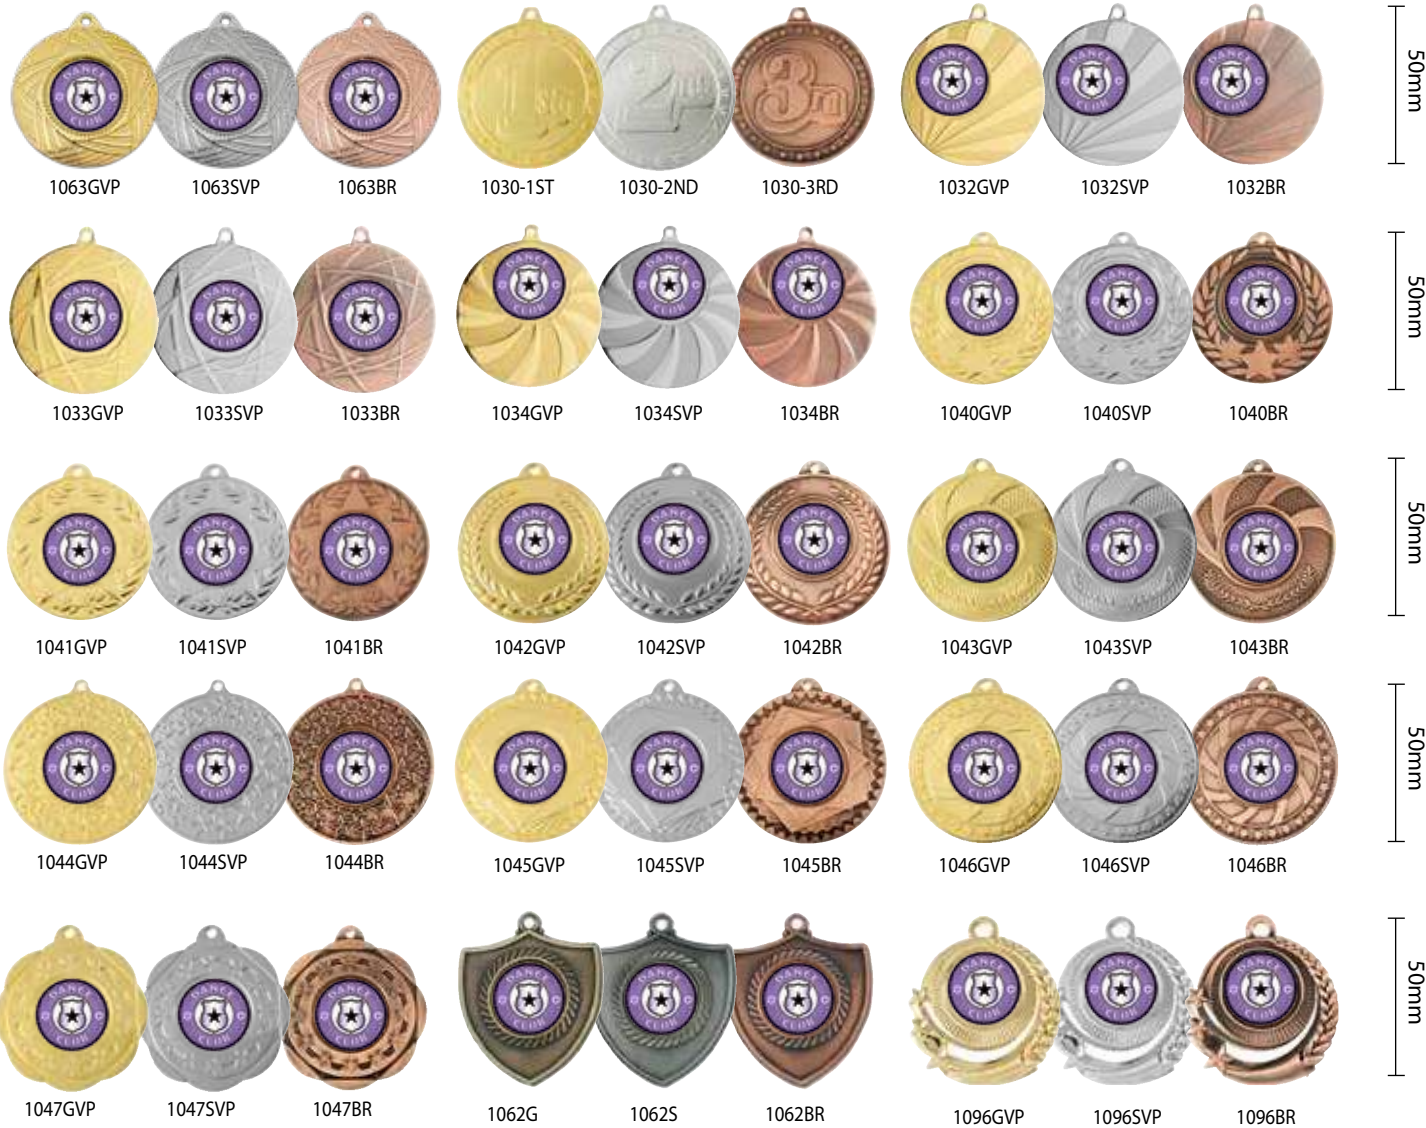

DANCE MEDALS - 50MM
...continued **GENERIC**